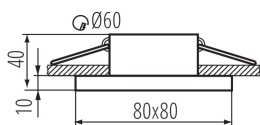

33121 FLINI IP44 DSL-W

Ring for spotlight fittings

5905339331212

IP
44/20

HIGH
quality
finish

Kanlux FLINI are ceiling luminaires dedicated for bathrooms and rooms with increased humidity. Thanks to their design, they are resistant to moisture (IP44). Kanlux FLINI are available in two shapes - round and square. You can choose between matt white or matt black. Two such universal colours will allow us to match these lamps to almost any interior. .

GENERAL DATA:

Colour: white

Place of assembly: Recessed mount in the ceiling

Place of application: Indoors

Minimum distance from the illuminated object: 0,5m

Decorative ring without a ceramic frame: yes

The product is not suitable to be covered with a heat-insulating material: yes

Length [mm]: 80

Width [mm]: 80

Height [mm]: 50

Assembly hole [mm]: Ø60

TECHNICAL DATA:

Rated voltage [V]: 12 AC; 12 DC; 220-240 AC

Maximum power [W]: max 10

Class of protection against electric shock: II/III

Light source: MR16/PAR16

Light source included: no

Cap: Gx5,3/GU10

Enclosure material: aluminum alloy

Lighting-fixture angle regulation: none

IP class: 44/20

LOGISTIC DATA:

Packaging method: 50

Number of units in the secondary packaging: 1

Number of units in the packaging: 50

Net unit weight [g]: 110

Grammage [g]: 158

Length of a unit pack [cm]: 9

Width of a unit pack [cm]: 10

Height of a unit pack [cm]: 5.5

Weight of a cardboard box [kg]: 7.9

Width of a cardboard box [cm]: 23

Height of a cardboard box [cm]: 27.5

Length of a cardboard box [cm]: 47

Volume of a cardboard box [m³]: 0.029728